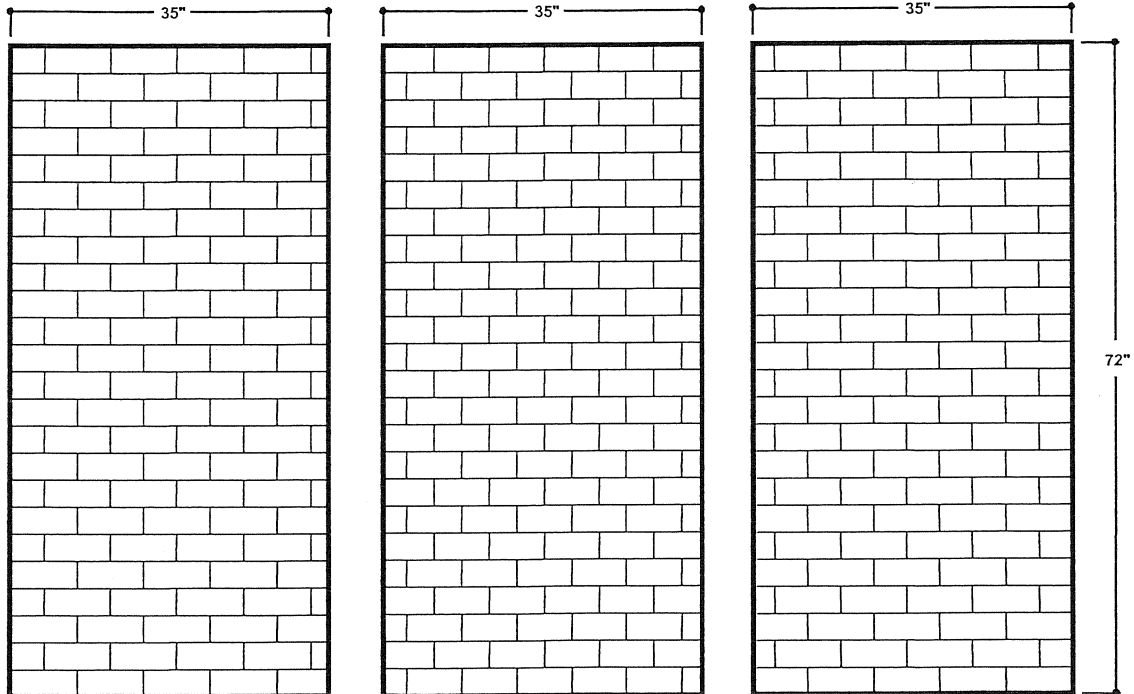

36" x 36" SHOWER - SUBWAY TILE

Subway Tile Standard Shower Package - Model QP36

Package includes: Base (SB36), Subway Tile Wall Panels (QW36)
Soap Holder (SH-1) and Shampoo Holder (SH-2)

Shower Base Model SB36

Subway Tile Wall Panels Model QW36

NOTES:

1. Shower Bases have molded texture pattern for slip resistance and 1" water seal lip
2. All Shower Walls are 3/8" thick
3. Custom size base and wall panels are available
4. Base and Walls are cast products and, as such, variations in finish dimensions will occur - Normal Tolerance $\pm 1/4"$