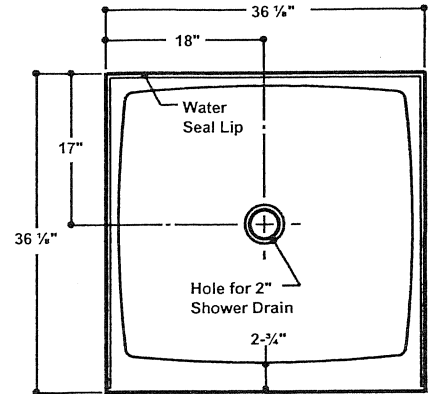

36" x 36" SHOWER - SUBWAY TILE

Subway Tile Standard Shower Package - Model QP36

Package includes: Base (SB36), Subway Tile Wall Panels (QW36)
Soap Holder (SH-1) and Shampoo Holder (SH-2)

Shower Base Model SB36

Subway Tile Wall Panels Model QW36

NOTES:

1. Shower Bases have molded texture pattern for slip resistance and 1" water seal lip
2. All Shower Walls are 3/8" thick
3. Custom size base and wall panels are available
4. Base and Walls are cast products and, as such, variations in finish dimensions will occur - Normal Tolerance $\pm 1/4"$