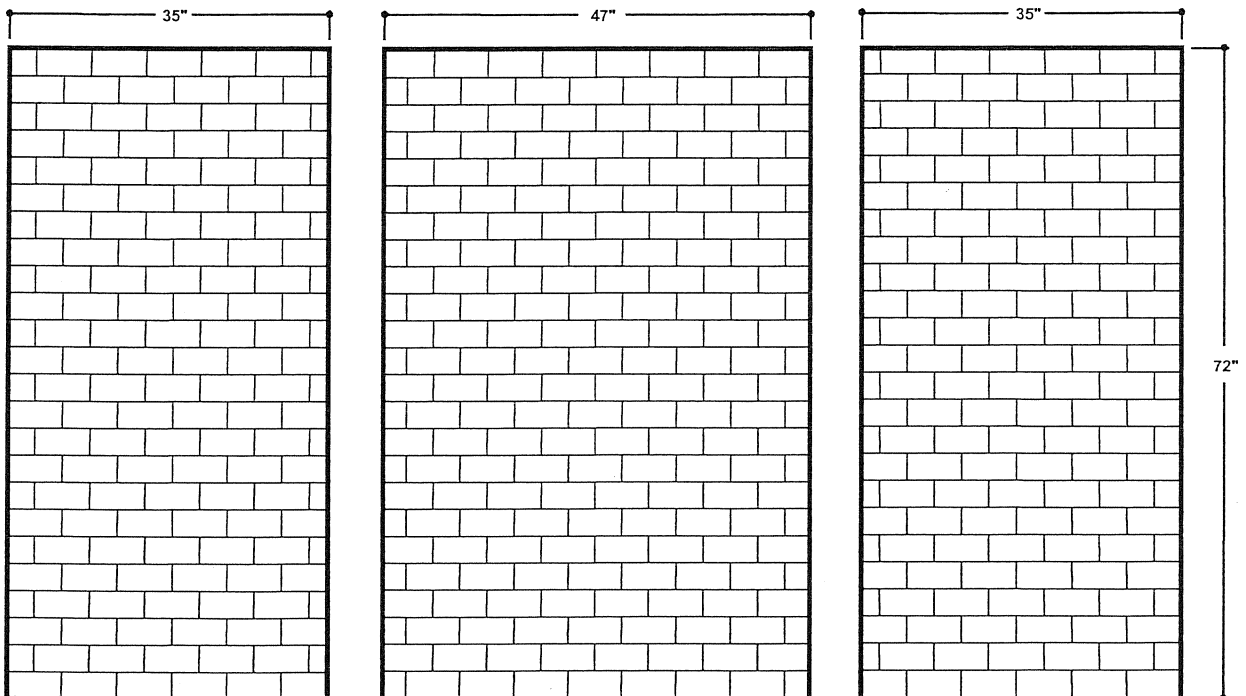

# 48" x 36" SHOWER - SUBWAY TILE

## **Subway Tile Standard Shower Package - Model QP48**

Package includes: Base (SB4836), Subway Tile Wall Panels (QW48)  
Soap Holder (SH-1) and Shampoo Holder (SH-2)

### Shower Base Model SB48

#### NOTES:

1. Shower Bases have molded texture pattern for slip resistance and 1" water seal lip
2. All Shower Walls are 3/8" thick
3. Custom size base and wall panels are available
4. Base and Walls are cast products and, as such, variations in finish dimensions will occur - Normal Tolerance  $\pm 1/4"$