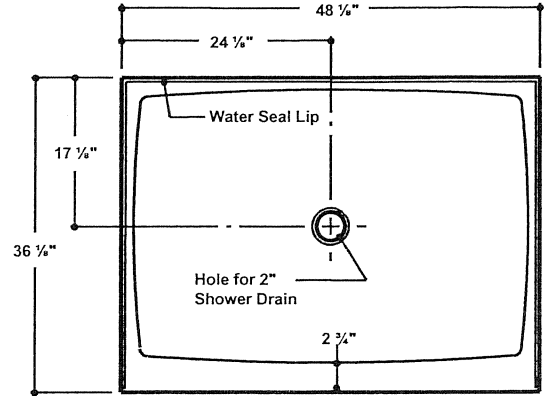

# 48" x 36" SHOWER - SUBWAY TILE

## **Subway Tile Standard Shower Package - Model QP48**

Package includes: Base (SB4836), Subway Tile Wall Panels (QW48)  
Soap Holder (SH-1) and Shampoo Holder (SH-2)

### Shower Base Model SB48

#### NOTES:

1. Shower Bases have molded texture pattern for slip resistance and 1" water seal lip
2. All Shower Walls are 3/8" thick
3. Custom size base and wall panels are available
4. Base and Walls are cast products and, as such, variations in finish dimensions will occur - Normal Tolerance  $\pm 1/4"$