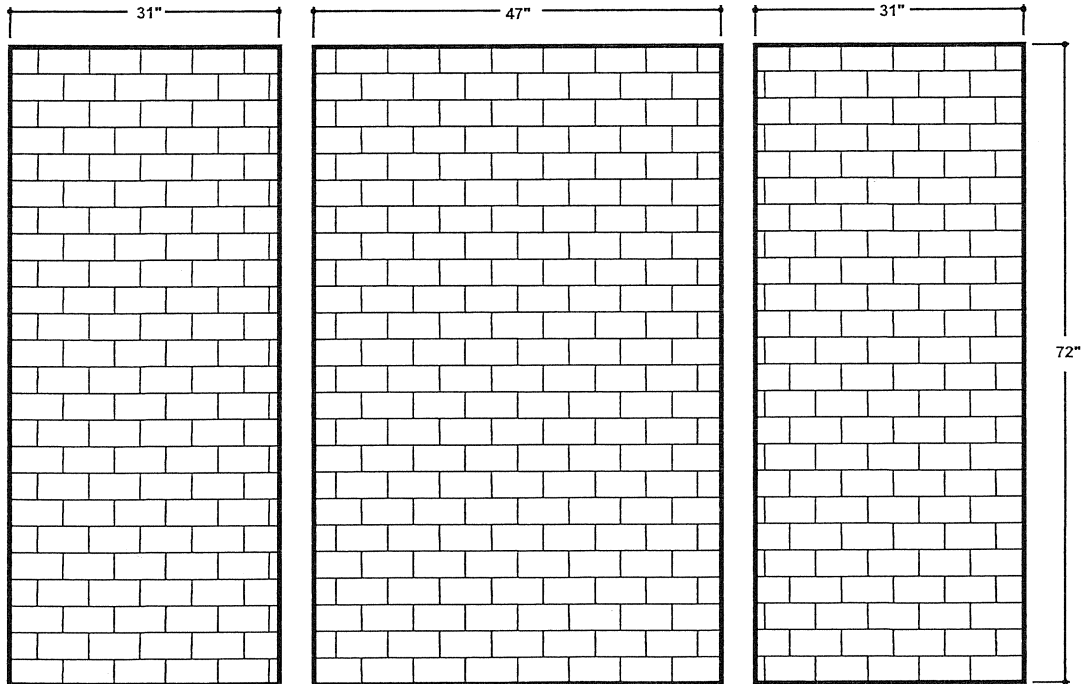

48" x 32" SHOWER - SUBWAY TILE

Subway Tile Standard Shower Package - Model QP4832

Package includes: Base (SB4832), Subway Tile Wall Panels (QW4832)
Soap Holder (SH-1) and Shampoo Holder (SH-2)

Shower Base Model SB4832

Subway Tile Wall Panels Model QW4832

NOTES:

1. Shower Bases have molded texture pattern for slip resistance and 1" water seal lip
2. All Shower Walls are 3/8" thick
3. Custom size base and wall panels are available
4. Base and Walls are cast products and, as such, variations in finish dimensions will occur - Normal Tolerance $\pm 1/4"$