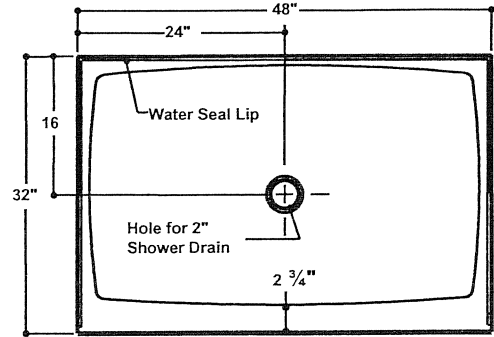

48" x 32" SHOWER - SUBWAY TILE

Subway Tile Standard Shower Package - Model QP4832

Package includes: Base (SB4832), Subway Tile Wall Panels (QW4832)
Soap Holder (SH-1) and Shampoo Holder (SH-2)

Shower Base Model SB4832

Subway Tile Wall Panels Model QW4832

NOTES:

1. Shower Bases have molded texture pattern for slip resistance and 1" water seal lip
2. All Shower Walls are 3/8" thick
3. Custom size base and wall panels are available
4. Base and Walls are cast products and, as such, variations in finish dimensions will occur - Normal Tolerance $\pm 1/4"$