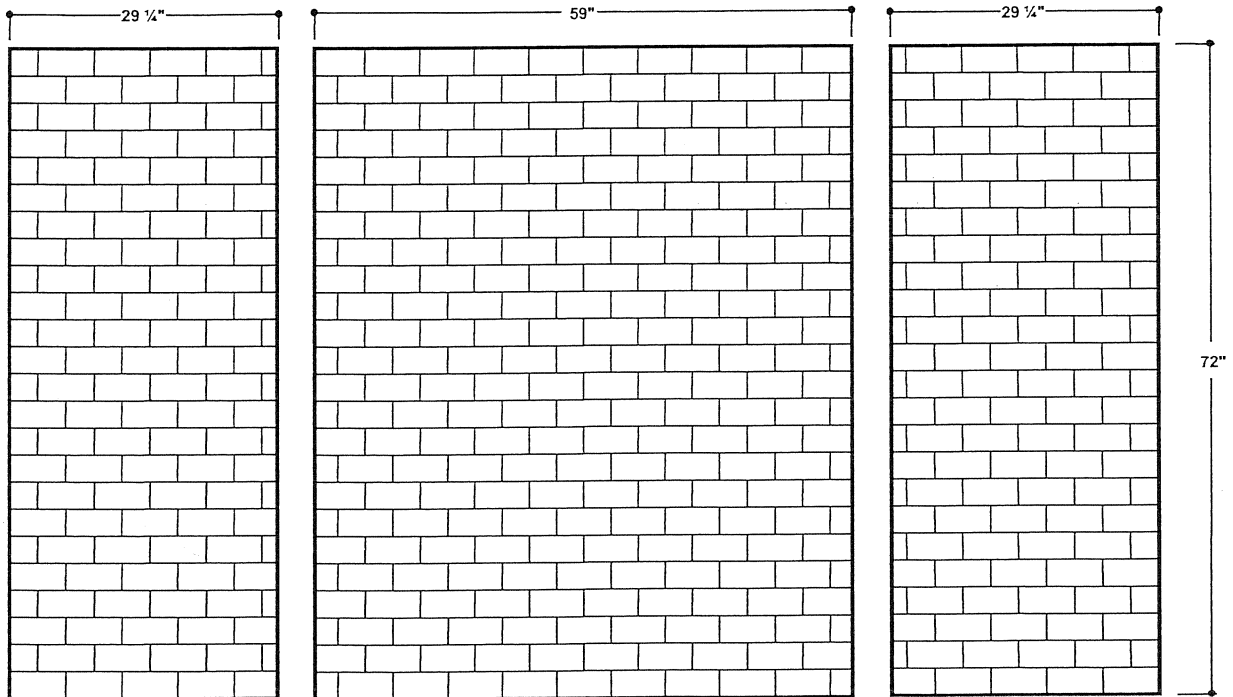

60" x 30" SHOWER - LEFT DRAIN - SUBWAY TILE

Subway Tile Standard Shower Package - Model QP6030L

Package includes: Base (SB6030L), Subway Tile Wall Panels (QW6030)
Soap Holder (SH-1) and Shampoo Holder (SH-2)

Shower Base Model SB6030L

Subway Tile Wall Panels Model QW6030

NOTES:

1. Shower Bases have molded texture pattern for slip resistance and 1" water seal lip
2. All Shower Walls are 3/8" thick
3. Custom size base and wall panels are available
4. Base and Walls are cast products and, as such, variations in finish dimensions will occur - Normal Tolerance $\pm 1/4"$