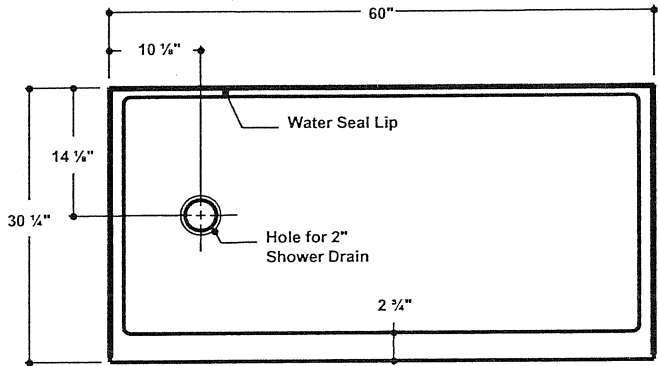

60" x 30" SHOWER - LEFT DRAIN - SUBWAY TILE

Subway Tile Standard Shower Package - Model QP6030L

Package includes: Base (SB6030L), Subway Tile Wall Panels (QW6030)
Soap Holder (SH-1) and Shampoo Holder (SH-2)

Shower Base Model SB6030L

Subway Tile Wall Panels Model QW6030

NOTES:

1. Shower Bases have molded texture pattern for slip resistance and 1" water seal lip
2. All Shower Walls are 3/8" thick
3. Custom size base and wall panels are available
4. Base and Walls are cast products and, as such, variations in finish dimensions will occur - Normal Tolerance $\pm 1/4"$