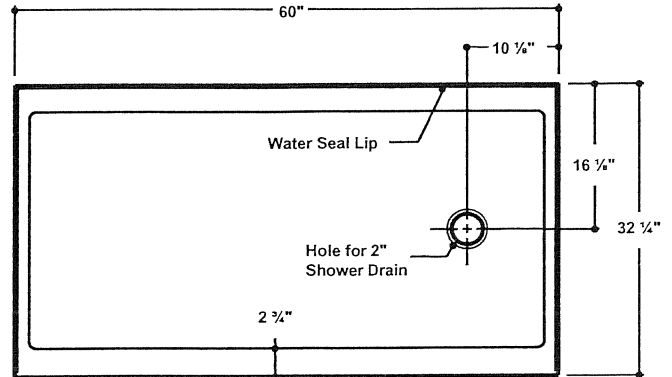

# 60" x 32" SHOWER - RIGHT DRAIN - SUBWAY TILE

## Subway Tile Standard Shower Package - Model QP6032R

Package includes: Base (SB6032R), Subway Tile Wall Panels (QW6032)  
Soap Holder (SH-1) and Shampoo Holder (SH-2)

### Shower Base Model SB6032R

#### NOTES:

1. Shower Bases have molded texture pattern for slip resistance and 1" water seal lip
2. All Shower Walls are 3/8" thick
3. Custom size base and wall panels are available
4. Base and Walls are cast products and, as such, variations in finish dimensions will occur - Normal Tolerance  $\pm 1/4"$