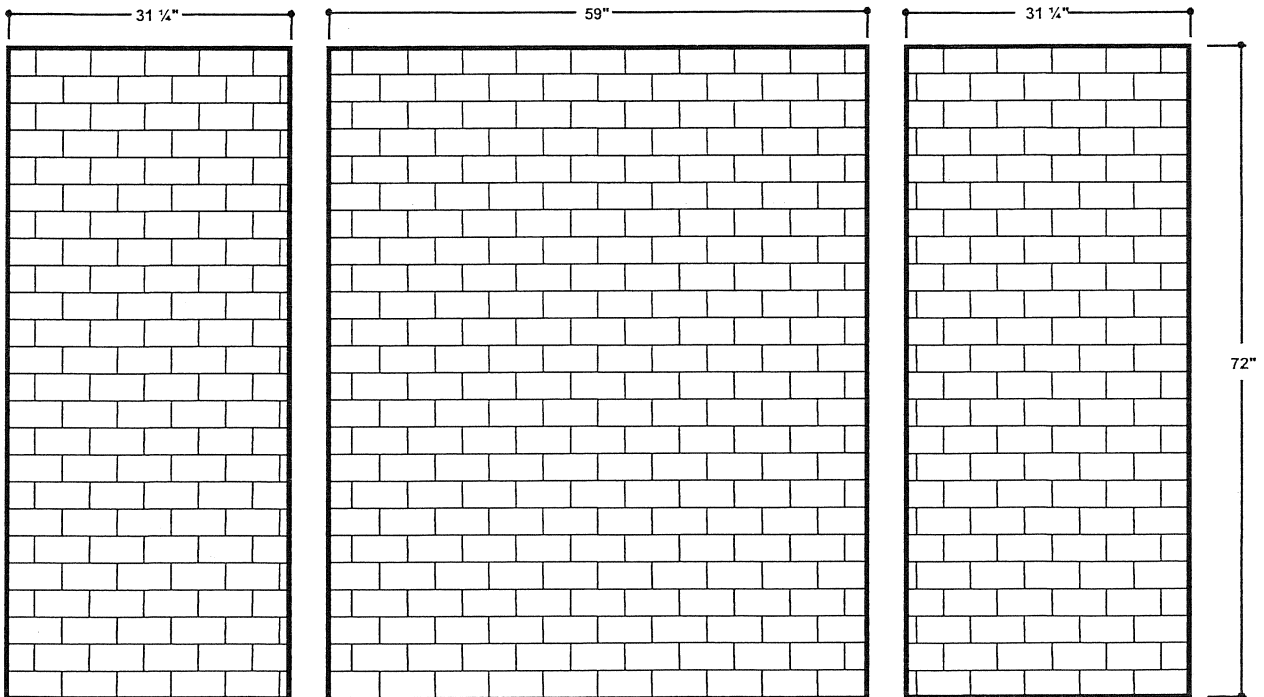

# 60" x 32" SHOWER - RIGHT DRAIN - SUBWAY TILE

## Subway Tile Standard Shower Package - Model QP6032R

Package includes: Base (SB6032R), Subway Tile Wall Panels (QW6032)  
Soap Holder (SH-1) and Shampoo Holder (SH-2)

### Shower Base Model SB6032R

#### NOTES:

1. Shower Bases have molded texture pattern for slip resistance and 1" water seal lip
2. All Shower Walls are 3/8" thick
3. Custom size base and wall panels are available
4. Base and Walls are cast products and, as such, variations in finish dimensions will occur - Normal Tolerance  $\pm 1/4"$