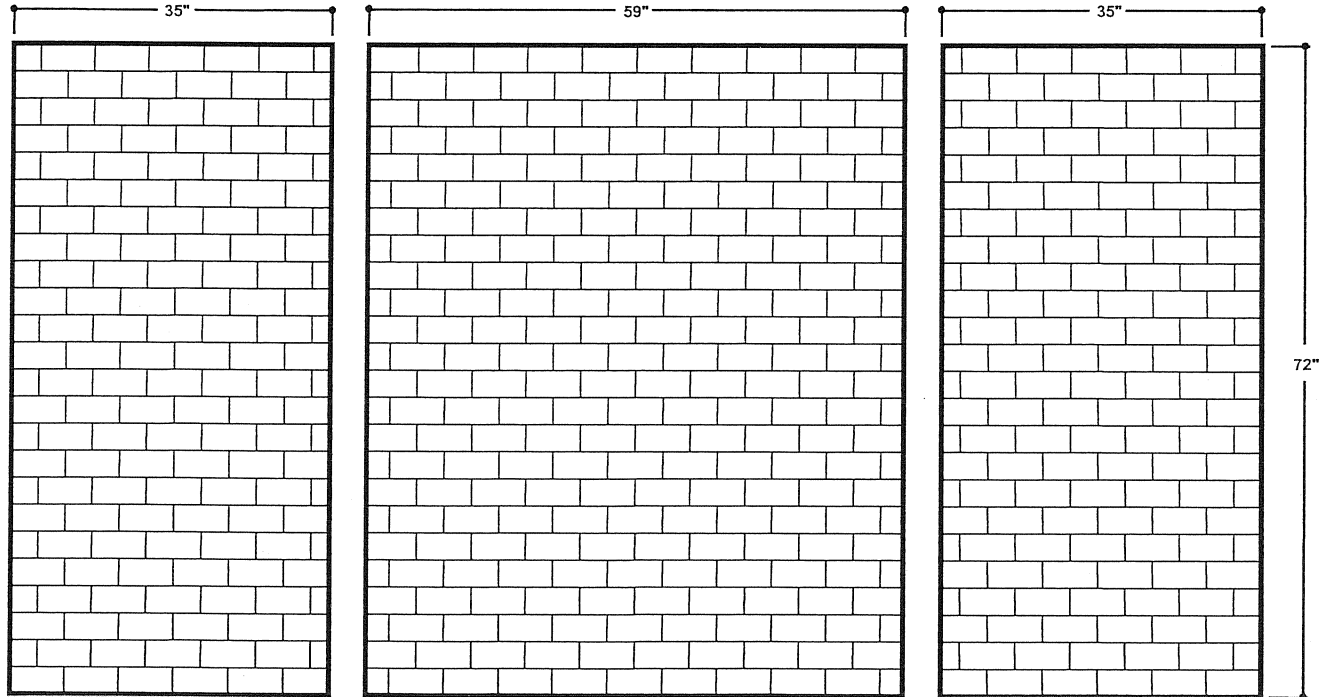

# 60" x 36" SHOWER - SUBWAY TILE

## Subway Tile Standard Shower Package - Model QP6036

Package includes: Base (SB6036), Subway Tile Wall Panels (QW6036)  
Soap Holder (SH-1) and Shampoo Holder (SH-2)

### Shower Base Model SB6036

#### NOTES:

1. Shower Bases have molded texture pattern for slip resistance and 1" water seal lip
2. All Shower Walls are 3/8" thick
3. Custom size base and wall panels are available
4. Base and Walls are cast products and, as such, variations in finish dimensions will occur - Normal Tolerance  $\pm 1/4"$