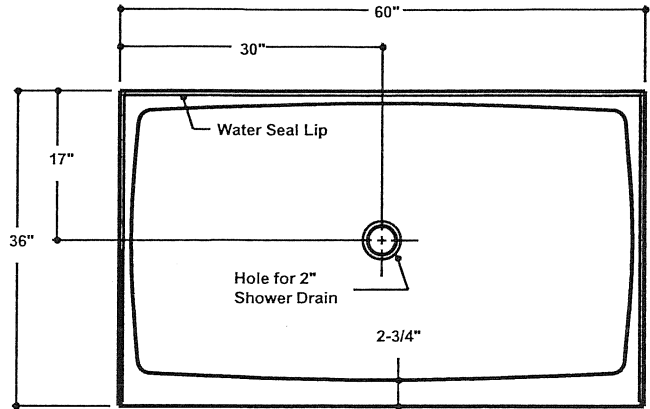

# 60" x 36" SHOWER - SUBWAY TILE

## Subway Tile Standard Shower Package - Model QP6036

Package includes: Base (SB6036), Subway Tile Wall Panels (QW6036)  
Soap Holder (SH-1) and Shampoo Holder (SH-2)

### Shower Base Model SB6036

#### NOTES:

1. Shower Bases have molded texture pattern for slip resistance and 1" water seal lip
2. All Shower Walls are 3/8" thick
3. Custom size base and wall panels are available
4. Base and Walls are cast products and, as such, variations in finish dimensions will occur - Normal Tolerance  $\pm 1/4"$