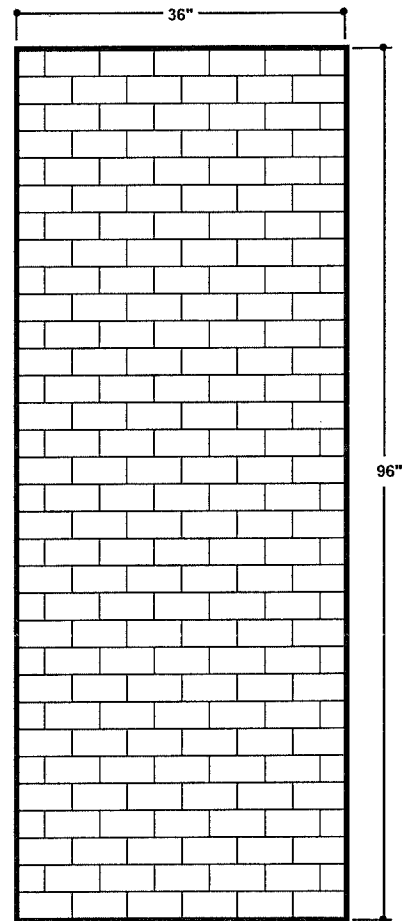

SUBWAY TILE FULL SHEETS

Custom sizes are not available

96" x 60" Subway Tile Wall Panel
Model QF9660

96" x 36" Subway Tile Wall Panel
Model QF9636

NOTES:

1. Subway Tile Wall Panels 3/8" thick
2. Other Standard sizes available 72" height
3. Wall Panels are cast products and, as such, variations in finish dimensions will occur - Normal Tolerance $\pm 1/4"$