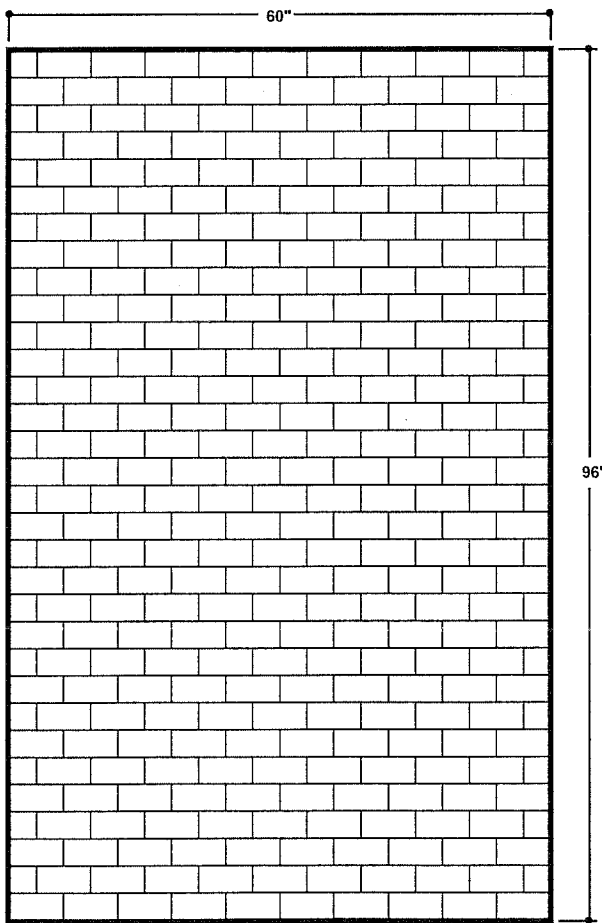

SUBWAY TILE FULL SHEETS

Custom sizes are not available

96" x 60" Subway Tile Wall Panel
Model QF9660

96" x 36" Subway Tile Wall Panel
Model QF9636

NOTES:

1. Subway Tile Wall Panels 3/8" thick
2. Other Standard sizes available 72" height
3. Wall Panels are cast products and, as such, variations in finish dimensions will occur - Normal Tolerance $\pm 1/4"$