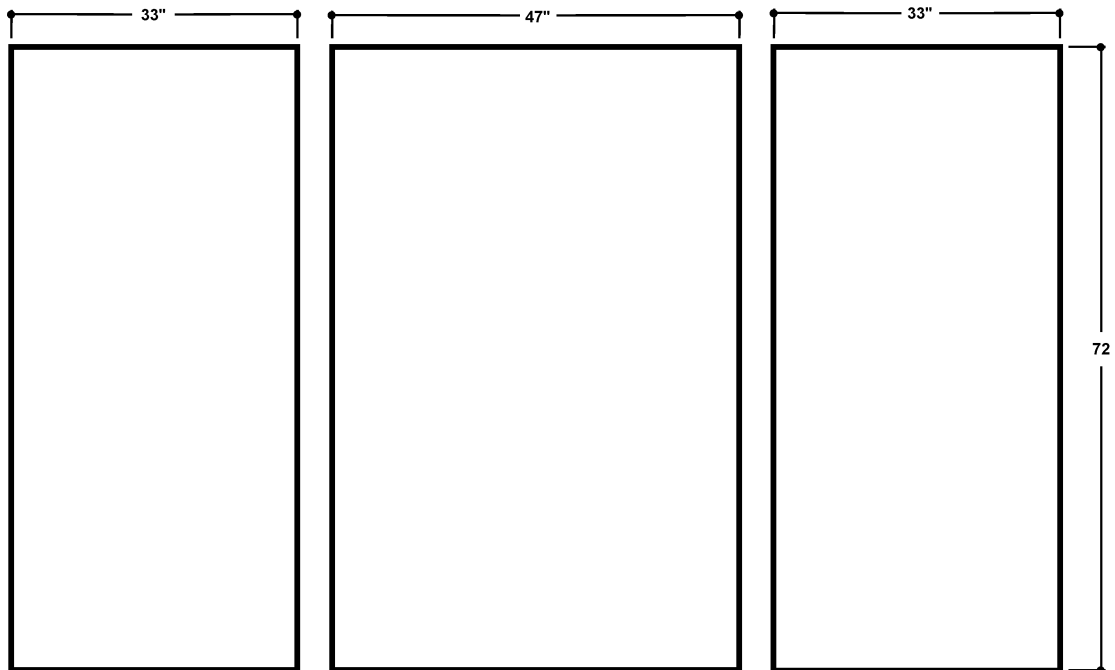

48" x 34" SHOWER

Standard Shower Package - Model SP4834

Package includes: Base (SB4834), Wall Panels (SW4834)
Soap Holder (SH-1) and Shampoo Holder (SH-2)

Shower Base Model SB4834

Wall Panels Model SW4834

NOTES:

1. Shower Bases have molded texture pattern for slip resistance and 1" water seal lip
2. All Shower Walls are 3/8" thick
3. Custom size base and wall panels are available
4. Base and Walls are cast products and, as such, variations in finish dimensions will occur - Normal Tolerance $\pm 1/4"$