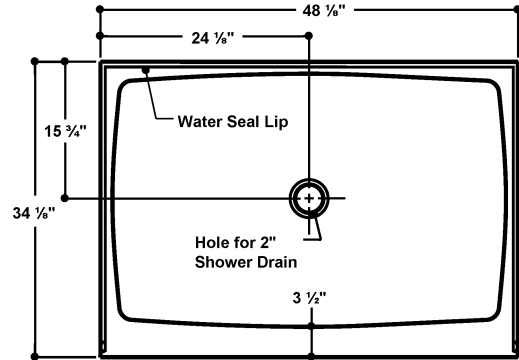

48" x 34" SHOWER

Standard Shower Package - Model SP4834

Package includes: Base (SB4834), Wall Panels (SW4834)
Soap Holder (SH-1) and Shampoo Holder (SH-2)

Shower Base Model SB4834

Wall Panels Model SW4834

NOTES:

1. Shower Bases have molded texture pattern for slip resistance and 1" water seal lip
2. All Shower Walls are 3/8" thick
3. Custom size base and wall panels are available
4. Base and Walls are cast products and, as such, variations in finish dimensions will occur - Normal Tolerance $\pm 1/4"$