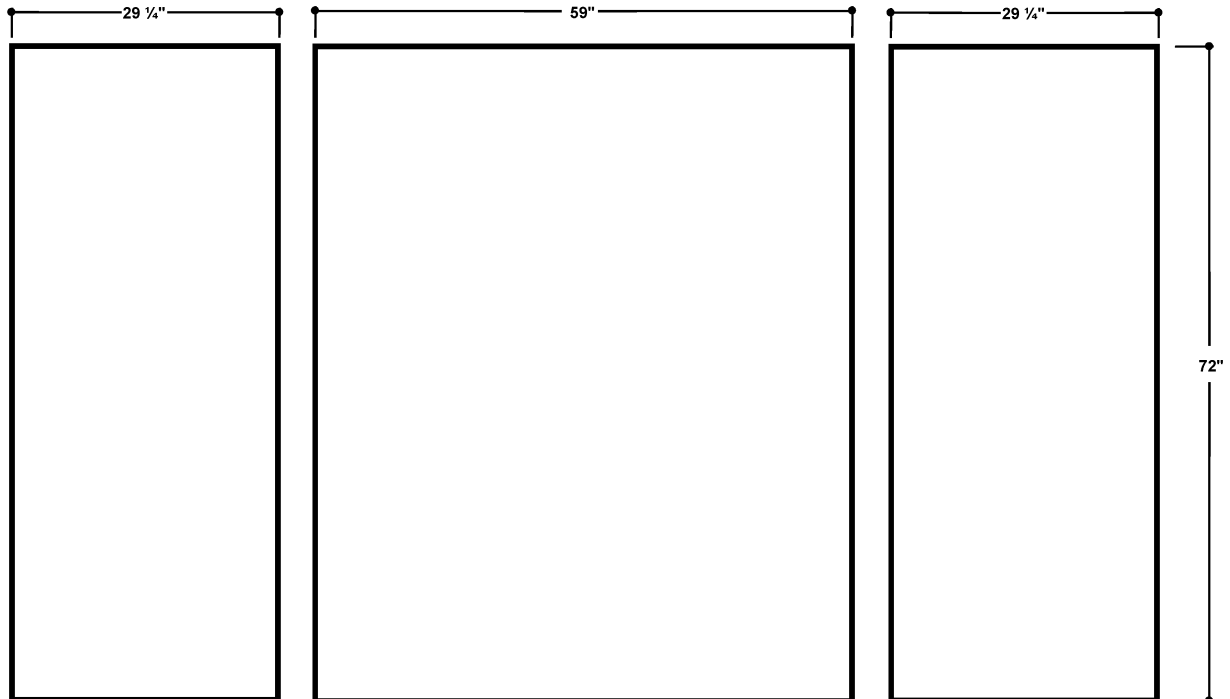

60" x 30" SHOWER - RIGHT DRAIN (3 PANEL)

Standard Shower Package - Model SP6030R-3

Package includes: Base (SB6030R), Wall Panels (SW6030-3)
Soap Holder (SH-1) and Shampoo Holder (SH-2)

Shower Base Model SB6030R

Wall Panels Model SW6030-3

NOTES:

1. Shower Bases have molded texture pattern for slip resistance and 1" water seal lip
2. All Shower Walls are 3/8" thick
3. Custom size base and wall panels are available
4. Base and Walls are cast products and, as such, variations in finish dimensions will occur - Normal Tolerance $\pm 1/4"$