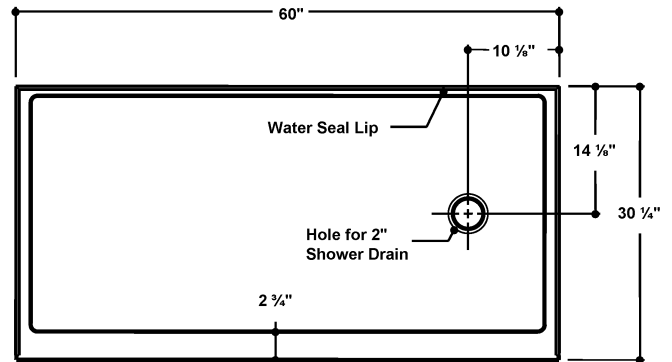

60" x 30" SHOWER - RIGHT DRAIN (3 PANEL)

Standard Shower Package - Model SP6030R-3

Package includes: Base (SB6030R), Wall Panels (SW6030-3)
Soap Holder (SH-1) and Shampoo Holder (SH-2)

Shower Base Model SB6030R

Wall Panels Model SW6030-3

NOTES:

1. Shower Bases have molded texture pattern for slip resistance and 1" water seal lip
2. All Shower Walls are 3/8" thick
3. Custom size base and wall panels are available
4. Base and Walls are cast products and, as such, variations in finish dimensions will occur - Normal Tolerance $\pm 1/4"$