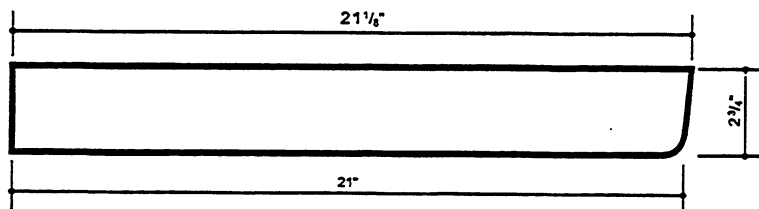

22" Deep - 3/4" Flat Edge