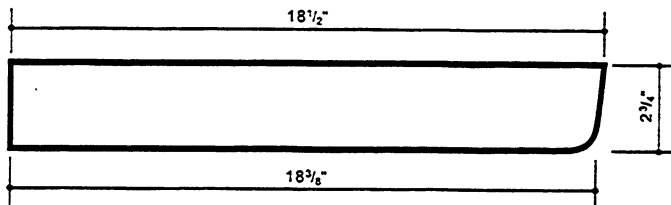

## 19" Deep - 3/4" Flat Edge or 3/4" No-Drip Edge

### NOTE:

Standard height is 2 3/4" x 3/4" thick. Custom heights available on flat edge side splashes - Specify