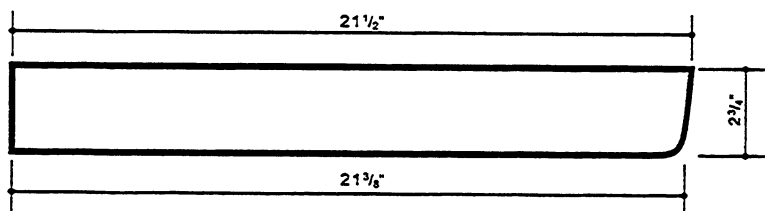

SIDESPLASHES

19" Deep - 3/4" Flat Edge or 3/4" No-Drip Edge

19" Deep - 1-1/2" Thick Bevel Edge

22" Deep - 3/4" No-Drip Edge

22" Deep - 3/4" Flat Edge

22" Deep - 1-1/2" Thick Bevel Edge

NOTE:

Standard height is 2 3/4" x 3/4" thick. Custom heights available on flat edge side splashes - Specify