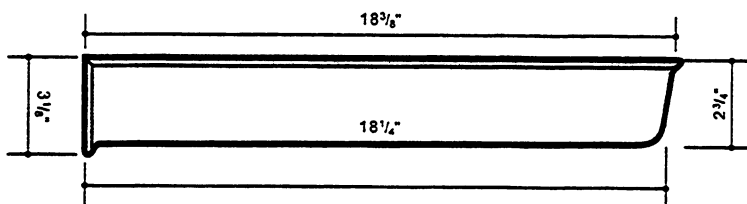

19" Deep - 1-1/2" Thick Bevel Edge

22" Deep - 3/4" No-Drip Edge