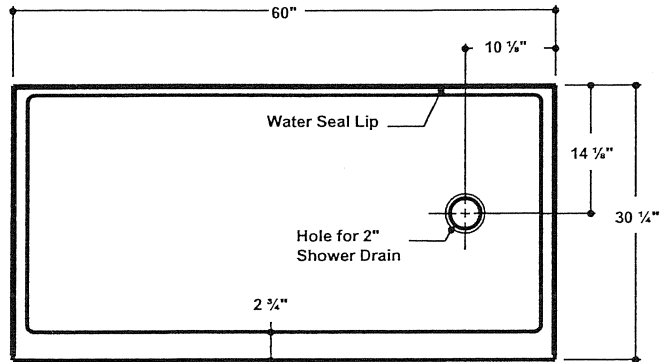

60" x 30" SHOWER - RIGHT DRAIN - SUBWAY TILE

Subway Tile Standard Shower Package - Model QP6030R

Package includes: Base (SB6030R), Subway Tile Wall Panels (QW6030)
Soap Holder (SH-1) and Shampoo Holder (SH-2)

Shower Base Model SB6030R

Subway Tile Wall Panels Model QW6030

NOTES:

1. Shower Bases have molded texture pattern for slip resistance and 1" water seal lip
2. All Shower Walls are 3/8" thick
3. Custom size base and wall panels are available
4. Base and Walls are cast products and, as such, variations in finish dimensions will occur - Normal Tolerance $\pm 1/4"$