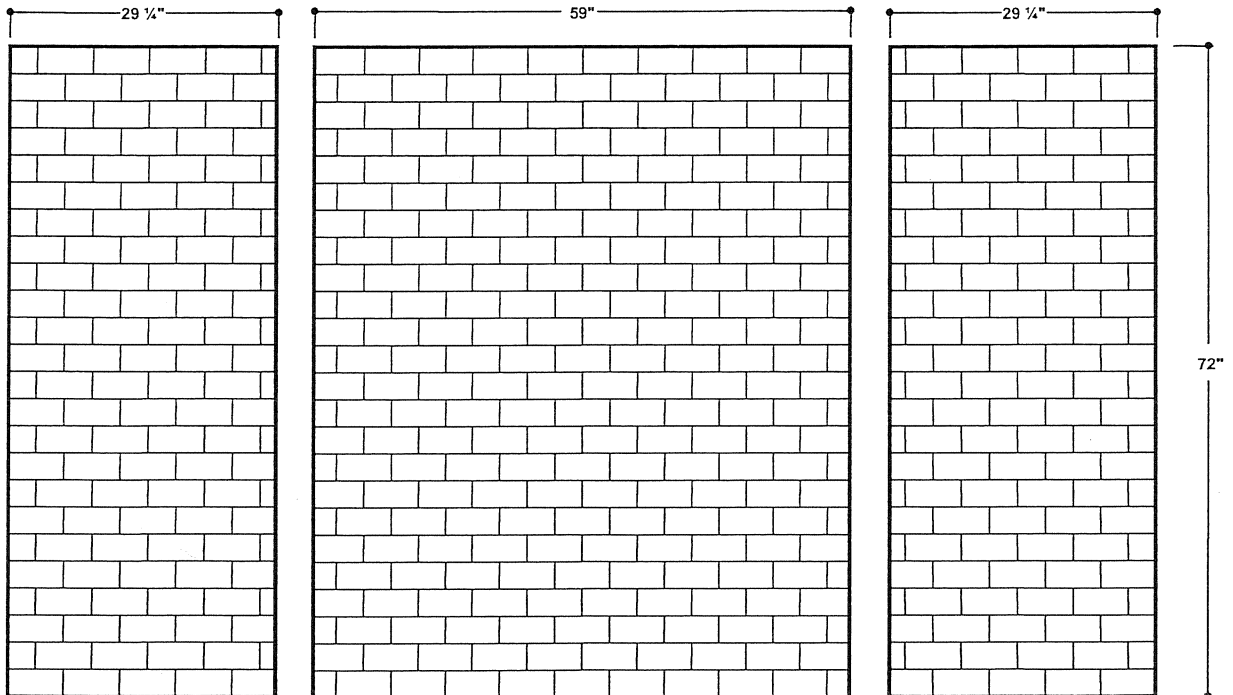

60" x 30" SHOWER - RIGHT DRAIN - SUBWAY TILE

Subway Tile Standard Shower Package - Model QP6030R

Package includes: Base (SB6030R), Subway Tile Wall Panels (QW6030)
Soap Holder (SH-1) and Shampoo Holder (SH-2)

Shower Base Model SB6030R

Subway Tile Wall Panels Model QW6030

NOTES:

1. Shower Bases have molded texture pattern for slip resistance and 1" water seal lip
2. All Shower Walls are 3/8" thick
3. Custom size base and wall panels are available
4. Base and Walls are cast products and, as such, variations in finish dimensions will occur - Normal Tolerance $\pm 1/4"$